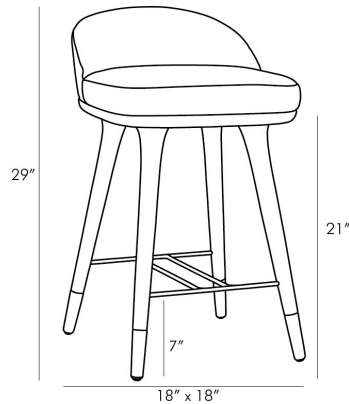

ARTERIOS

WALSH COUNTER STOOL

6865

H: 29 IN, W: 18 IN, D: 18 IN

Black Leather, Walnut Wood

Contract Recommendations: Adding a lacquer coating provides additional pro-

Form meets function as modern meets traditional with this counter stool. The black leather seat lends a contemporary touch to the traditional style of the solid walnut-finish wood legs, while an antique brass stretcher adds support and acts as an accent to the dark façade. Featuring a low back and no arms, the minimalist profile of this piece makes it ideal for tucking under a counter. Finish and leather may vary.

APPEARANCE

Material	Brass, Leather, Wood
Finish	Antique Brass, Walnut
Finish Will Vary	true
Top Coat/Sealant	false

DIMENSIONS

Foot Print	W: 17 IN, D: 16 IN
Yardage To Reupholster	0.5
Seat	W: 18 IN, D: 15.5 IN
Seat Height	25 IN
Seat Cushion Thickness	4 IN
Seat	W: 18 IN, D: 15.5 IN

SHIPPING

Product Weight	17 LBS
Gross Weight 1	13 LBS
Shipping Box 1	H: 35 IN, L: 27 IN, W: 25 IN

ADDITIONAL INFO

Fabric Composition	100% Leather
Fabric Double Rub Count	N/A

CONTRACT

Contract Suitable	Adding a lacquer coating provides additional protection
Contract Textile Suitability	High Traffic/Public Spaces